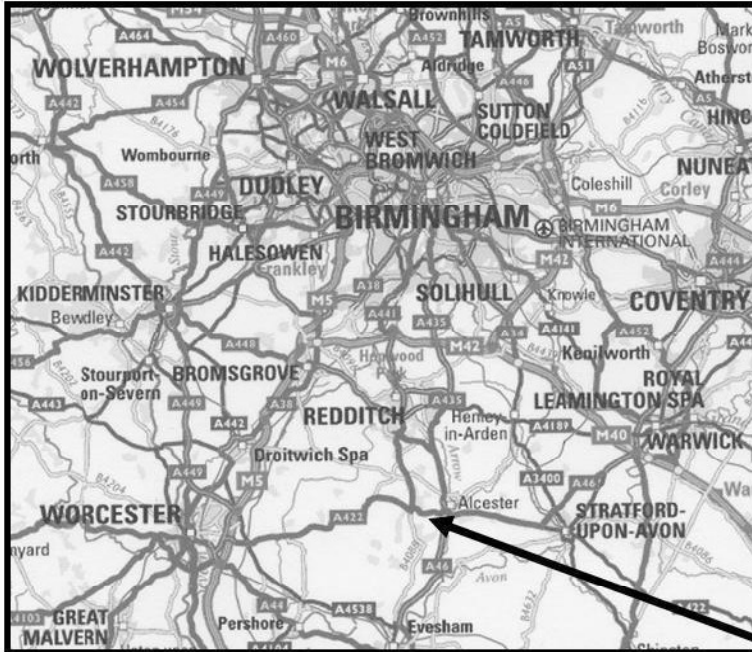

DIRECTIONS TO OUR REDDITCH SITE

BIG MAP

FROM BIRMINGHAM AND THE NORTH

Exit M42 @ J2 and follow A441 around Redditch proceed through Cookhill village and turn left at the A422 towards Stratford. The site is approx half a mile on the left. (look out for Paintball signs)

From A435 North head towards Alcester then turn right towards Arrow Village/Ragley Hall then immediately turn right onto the A422 towards Worcester. (Blue house on the corner) Site entrance is approx. one mile on the right. (look out for paintball signs)

FROM THE SOUTH STRATFORD/WARWICK

Follow A46 towards Alcester then turn left towards Arrow village/Ragley Hall then immediately turn right onto the A422 towards Worcester. (Blue house on the corner) Site entrance is approx. one mile on the right. (Look out for paintballs signs)

PAINTBALL SITE IS HERE

LITTLE MAP

FROM WORCESTER

Follow A422 Worcester towards Alcester, once you reach the staggered crossroads go straight over - still on A422. Site is half a mile on the left. Look out for Paintball signs.