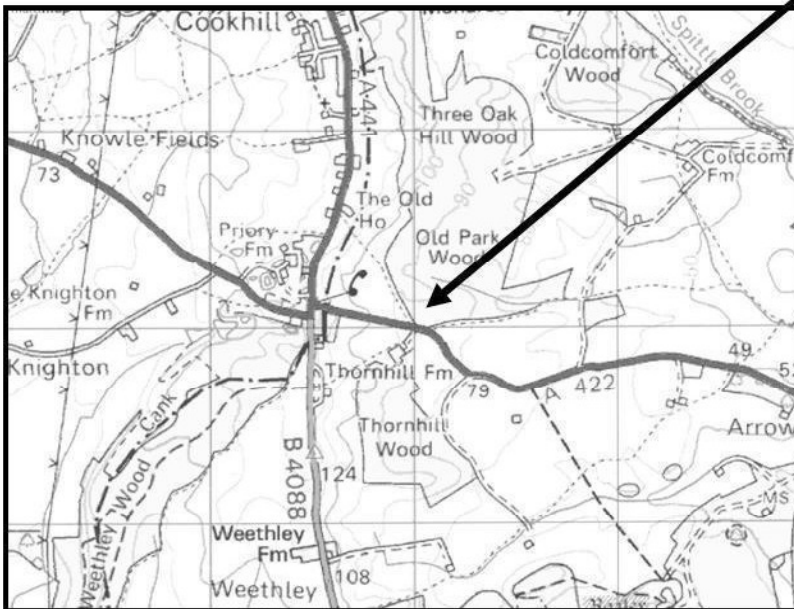

DIRECTIONS TO OUR REDDITCH SITE

BIG MAP

FROM BIRMINGHAM AND THE NORTH

Exit M42 @ J2 and follow A441 around Redditch proceed through Cookhill village and turn left at the A422 towards Stratford. The site is approx half a mile on the left. (look out for Paintball signs)

From A435 North head towards Alcester then turn right towards Arrow Village/Ragley Hall then immediately turn right onto the A422 towards Worcester. (Blue house on the corner) Site entrance is approx. one mile on the right. (look out for paintball signs)

FROM THE SOUTH STRATFORD/WARWICK

Follow A46 towards Alcester then turn left towards Arrow village/Ragley Hall then immediately turn right onto the A422 towards Worcester. (Blue house on the corner) Site entrance is approx. one mile on the right. (Look out for paintballs signs)

PAINTBALL SITE IS HERE

LITTLE MAP

FROM WORCESTER

Follow A422 Worcester towards Alcester, once you reach the staggered crossroads go straight over - still on A422. Site is half a mile on the left. Look out for Paintball signs.